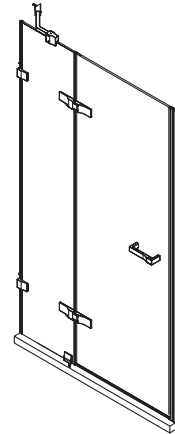

Features

- Multiple laminated glass designs and CleanCoat
- 8 mm thick tempered glass
- Tempered glass ensures maximum safety and durability
- Hinged passed test open-close at 200,000 times
- 30-degree hinge automatic homing feature
- Frameless glass shower enclosure
- Stainless steel handle modern style, anti-corrosion and rusty
- Can open the door inside and outside, two-way choices and meet different space.
- Can choose to open the door (left or right hand door open for K-36946T only)
- Can be customized non standard (For K-36946T only)

HINGED SHOWER SCREEN

K-36946X ALSO K-36946T

Codes/Standards Applicable

Specified model meets or exceeds the following:

- ANSI Z97.1
- ASTM B221-00
- BS EN 12150-2
- BS EN 14428
- GB 5237.2
- GB 15763.2
- QB 2584

Recommended Accessories			
K-17232X	Shower tower, height 1830 mm	<input type="checkbox"/> 0	
K-17233X	Shower tower, height 1000 mm	<input type="checkbox"/> 0	
K-37076X	Shower divider, straight, contemporary, 1200 x 60 mm	<input type="checkbox"/> 0	<input type="checkbox"/> LN
K-37077X	Shower divider, straight, contemporary, 1500 x 60 mm	<input type="checkbox"/> 0	<input type="checkbox"/> LN
K-37090X	Shower divider, straight, classic, 1800 x 100 mm	<input type="checkbox"/> 0	<input type="checkbox"/> LN

Product Specification:

The screen shower door shall have 8 mm thick tempered glass and multiple laminate glass designs and CleanCoat. Product shall have tempered glass ensures maximum safety and durability. Product shall have hinges passed test open-close at 200,000 times. Product shall have 30-degree hinge automatic homing feature. Product can open the door inside and outside, two-way choices and meet different space. Product shall include stainless steel handle modern style, anti-corrosion and rusty. Product can choose to open the door (left or right hand door open for K-36946T only). Product can be customized non standard (For K-36946T only). Product shall be Kohler Model K-_____-_____-_____.